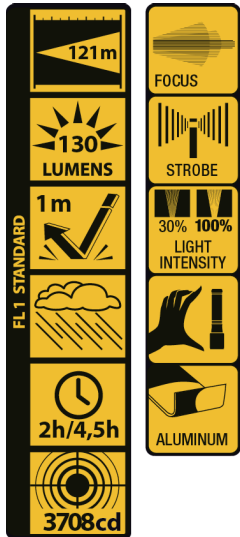

3 Watt LED Flashlight • 130 Lumen Power • FOCUS Function

M-FL-012-DU

Function	100% - 30% - Off - Focus - Stroboscope
LED Type	3 Watt LED
Light Output	130 lumens
Beam Distance	121m
Run Time	100% = 2h / 30% = 4.5h
Water Resistance	IP44
Material	Aluminium
Color	Black
Battery operated	2x AA Alkaline included
Accessory	Hand strap & pen clip
Dimensions	ø 3.00cm x 14.50cm
Packaging	1 piece in blister
EAN	0884620049621

Hand strap included

Pen clip included